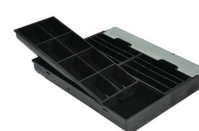

KASROW

A Professional Cash Drawer Manufacturer & Exporter

→ KM-410 Heavy Duty Cash Drawer

410(W)x420(D)x100(H) mm
 Adjustable For 4,5,6,8 Bills / 5,8 Coins
 2-position lock, 2 media slots

Thick gauge cold rolled steel & SECC

Removable Cash & Coin tray
 Adjustable money clip (Metal wire grips) & dividers

Be able to custom / OEM / ODM

4B8C

5B8C

6B8C

8B8C

KM-410 SPECIFICATIONS

Model Number	KM-410
Physical	
Dimension	410(W)x420(D)x100(H) mm / 16.1(W) x 16.5(D) x 3.9(H) inch
Construction	All metal construction
Finish	Textured hybrid power cost
Color	Black, beige and custom type
Roller	Polyurethane for smooth operation
Cash Tray (insert)	
Construction	Shatter-resistant plastic
Currency Layout	4,5,6,8-Bill Metal Wire Grippers, 4,5,6,7,8 adjustable coin slots
Media Slots	2
Operation	
Lock	2 Position Lock
Interface	
Micro Switch	
Accessories	
Packing Details	
Model Number	KM-410
Net Weight	8.0 (kg)
Gross Weight	9.0 (kg)
Carton Size	475x465x165 (mm)